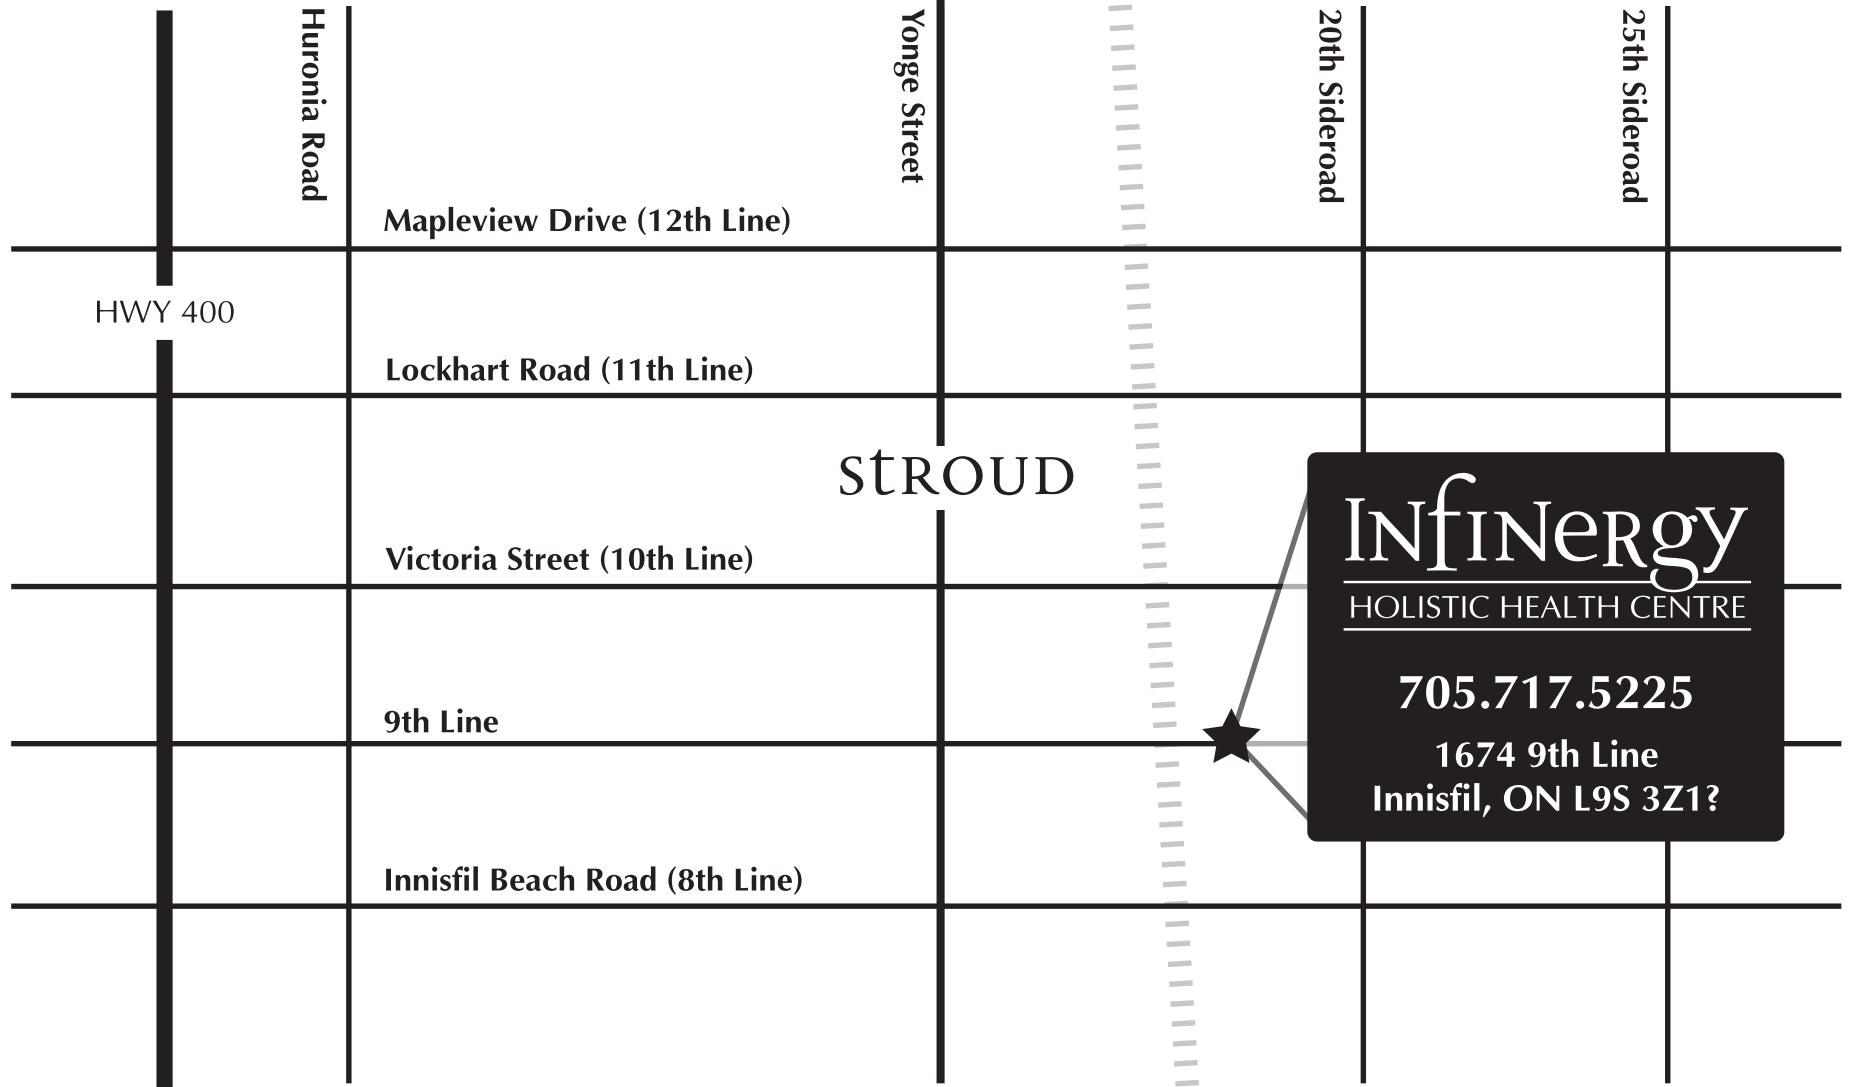

BARRIE

newmarket

alcona